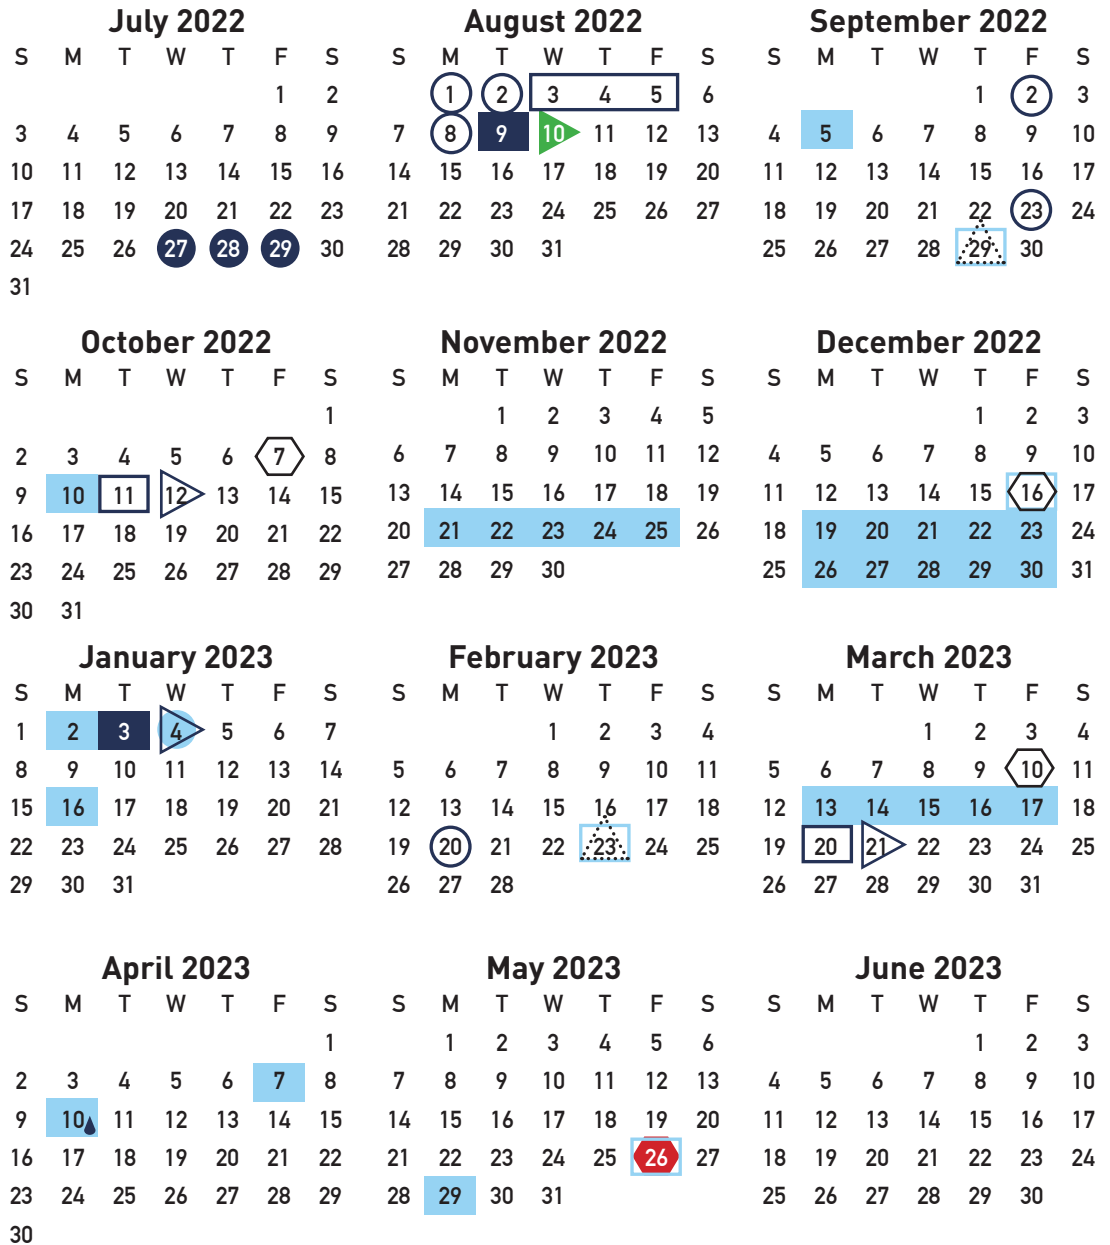

### Calendar Key

-  First Day of School, 1st Qtr
-  First Day of 2nd Semester
-  Last Day of School
-  Start of Quarters
-  End of Quarters
-  Student & Staff Holiday
-  Student Holiday, District PD
-  Student Holiday, Campus PD
-  Half-Day/Early Release
-  Parent/Teacher Conferences
-  New Teacher PD
-  Teacher Workday/Student Holiday
-  Inclement Weather Day

### Important Dates

First Day for All Staff	Aug 1
First Day of School	Aug 10
Labor Day	Sep 5
Columbus Day	Oct 10
Veterans Day	Nov 11
Thanksgiving Break	Nov 21-25
Winter Break	Dec 19-Jan 2
MLK Day	Jan 16
Presidents' Day	Feb 20
Spring Break	Mar 13-17
Good Friday	Apr 7
Last Day of School	May 26
Memorial Day	May 29

**Total Instructional Days: 176**

1st Quarter: AUG 10-OCT 7

2nd Quarter: OCT 12-DEC 16

3rd Quarter: JAN 4-MAR 10

4th Quarter: MAR 21-MAY 26